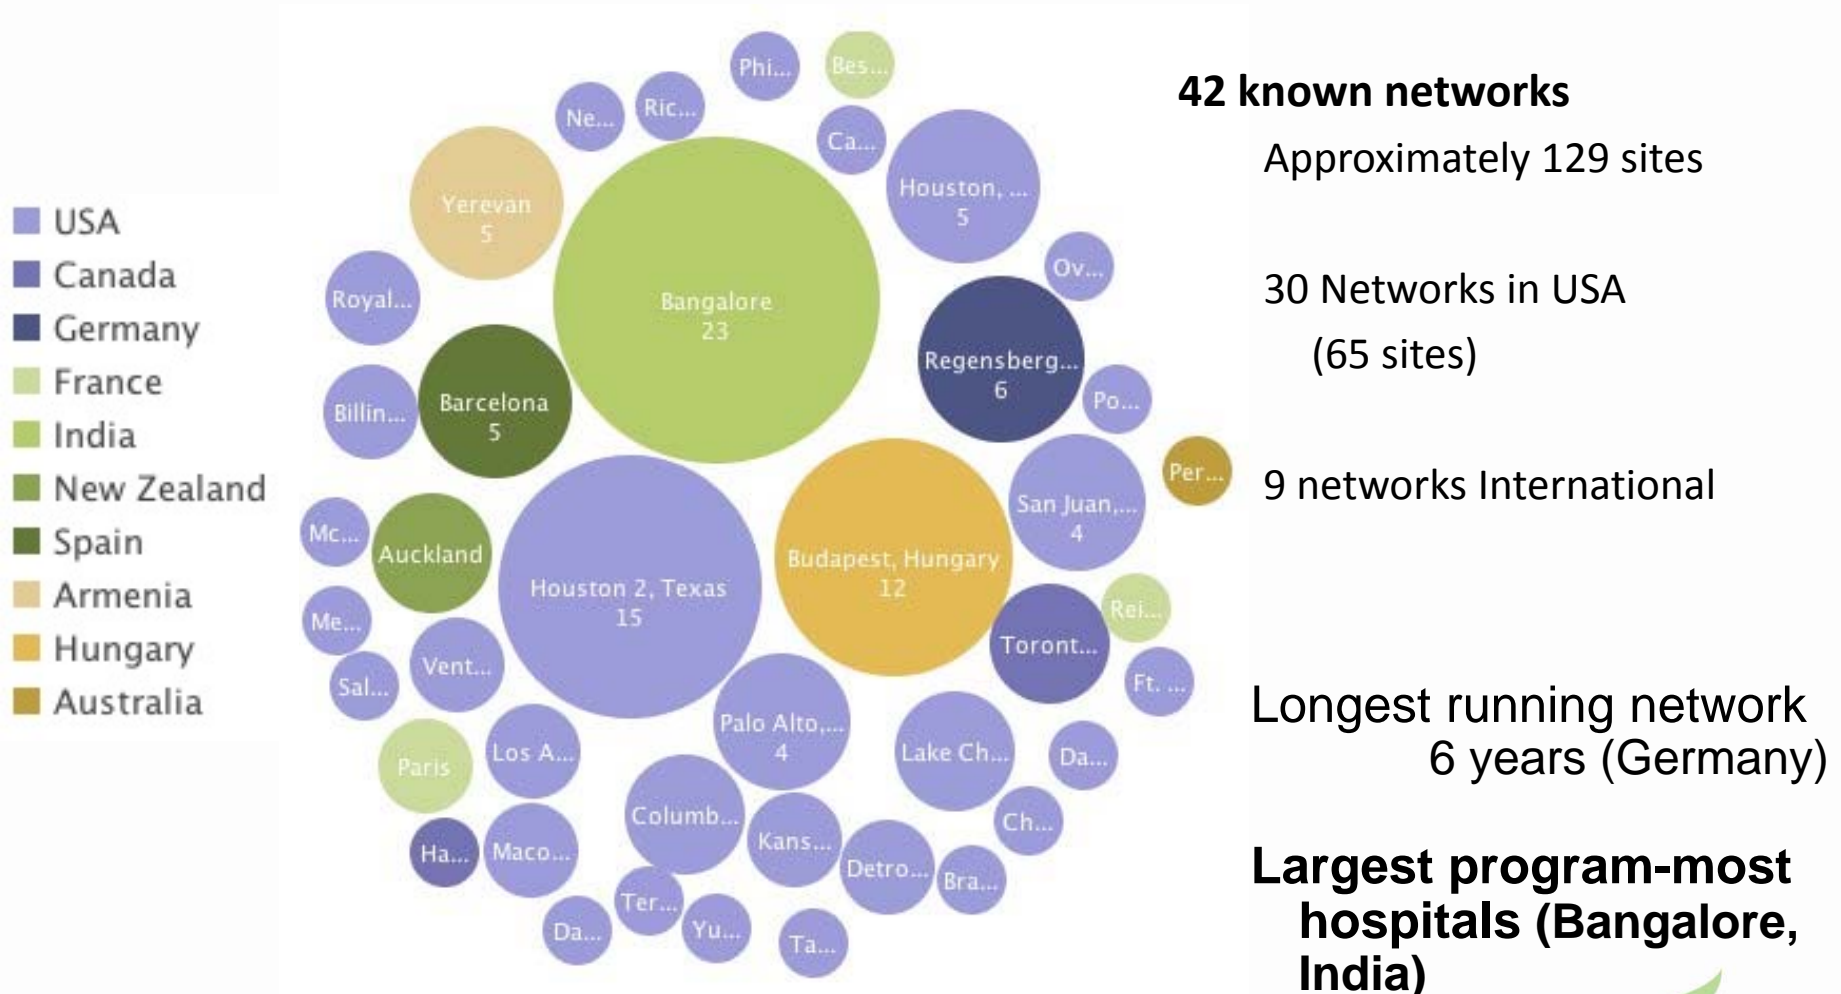

Worldwide ROP Telemedicine – 2010

Slide Courtesy : Clarity MSI, CA, USA

Bubble size indicates size of network